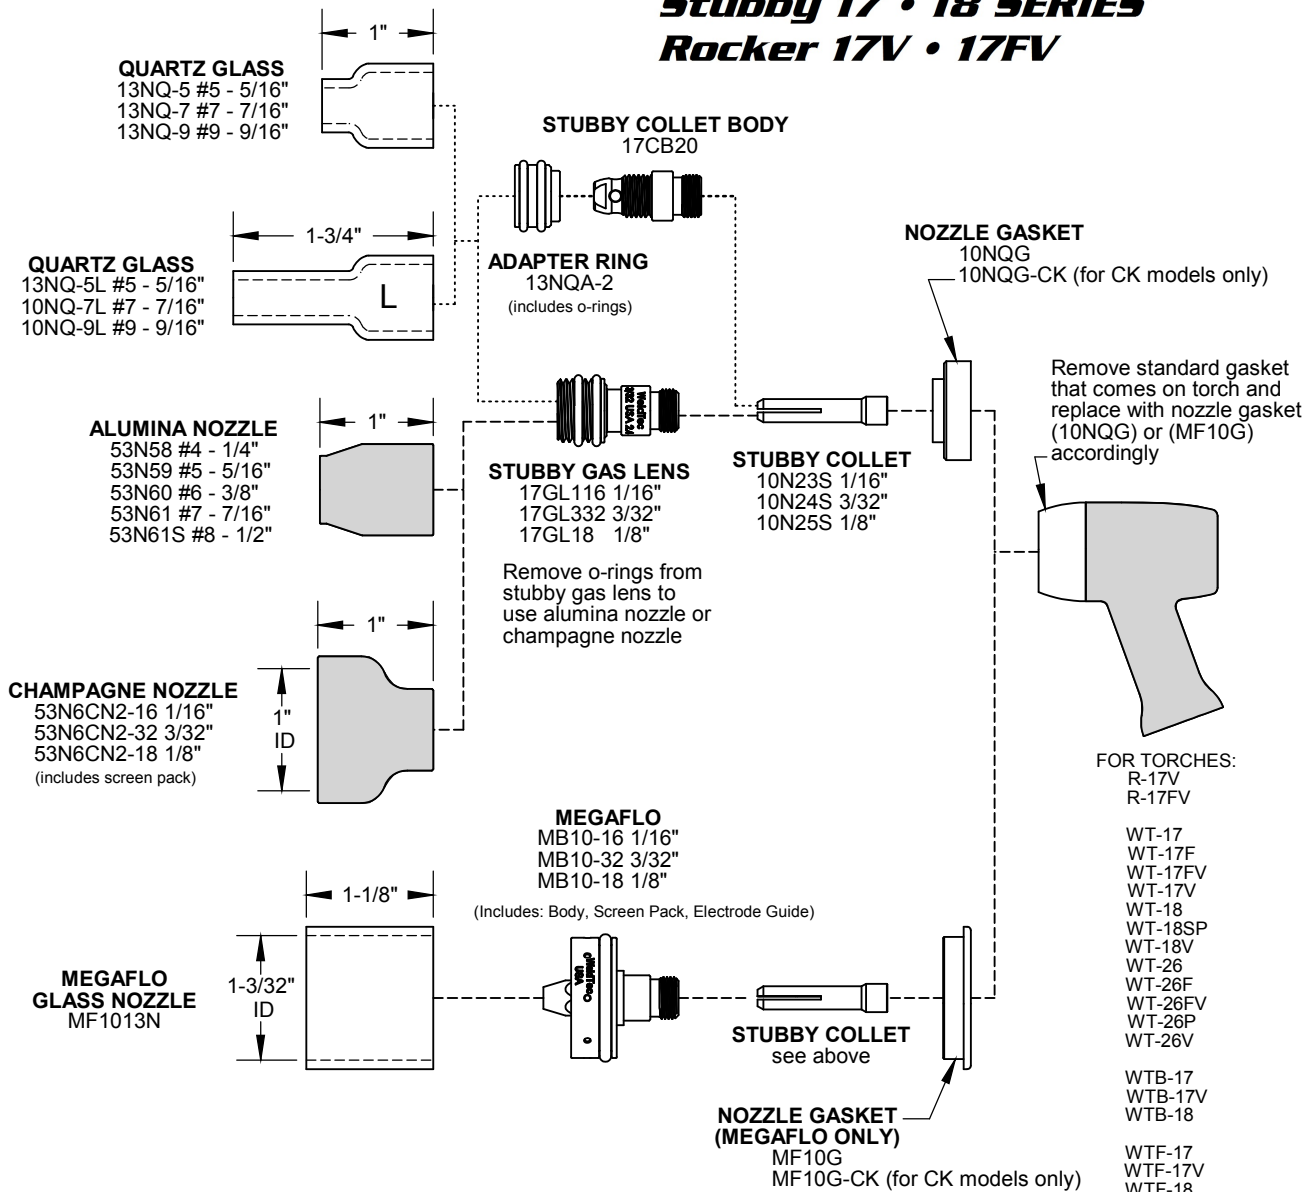

STUBBY OPTIONS WT-17 • 18 • 26 SERIES i-HEAD 17 • 18 SERIES Stubby 17 • 18 SERIES Rocker 17V • 17FV

- Multi-application use for hard to reach welds
- Better balance for welder comfort and control

WT-17V - CHAMPAGNE NOZZLE

WT-17V - MEGAFLO NOZZLE

WT-17V - QUARTZ NOZZLE

6/12/2018